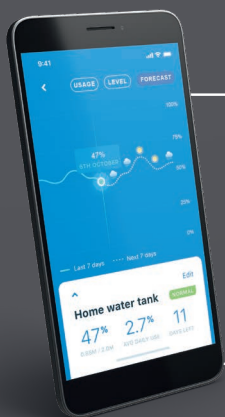

Smart Facts

WiFi LCD Keypad

The Smart Water WiFi LCD Keypad is the heart of the system. Packed full of the latest technology including a high speed ARM processor and a state of the art IPS TFT touchscreen, this product is built for performance. The product is WiFi enabled and uses "Blink Up" technology for simple connection to your chosen WiFi network. Simply download the Smart Water app from your app store and follow the simple on-screen instructions to get yourself online!

Features

- WiFi Enabled with free app available on iOS and Android devices
- High resolution 2.8" full colour IPS TFT touchscreen LCD
- Desk mounting or wall mounting options
- Long range wireless performance, tested up to 10km
- Up to 12 tank transmitters and 12 pump controllers can be added
- The system learns your water usage to predict your time to empty
- Custom alerts and alarms for full visibility of your system status
- Trend indicator for a "one glance" indication of tank status
- Fully programmable automatic pump operation
- Name your tanks and pumps for ease of reference
- Set the density for measurement for different fluids
- Convenient timers to assist with tank maintenance
- Multiple touchscreen displays can be added to a single system
- Starter Pack provides everything you need to get up and running
- Simple DIY installation and operation