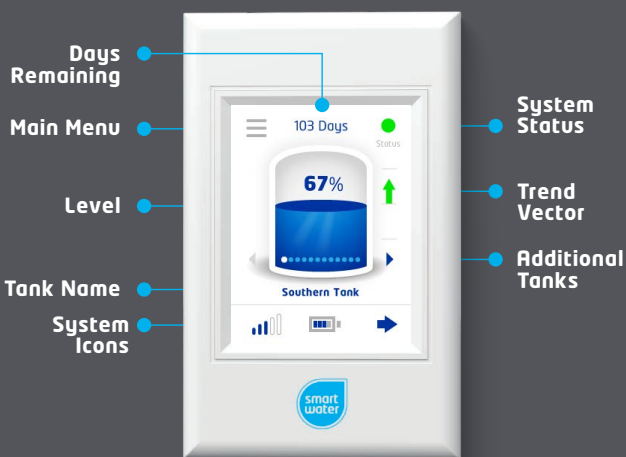

Smart Facts

WiFi LCD Keypad

The Smart Water WiFi LCD Keypad is the heart of the system. Packed full of the latest technology including a high speed ARM processor and a state of the art IPS TFT touchscreen, this product is built for performance. The product is WiFi enabled and uses "Blink Up" technology for simple connection to your chosen WiFi network. Simply download the Smart Water app from your app store and follow the simple on-screen instructions to get yourself online!

DESK MOUNT

WALL MOUNT

The WiFi touchscreen display is produced in a convenient and stylish desk top enclosure for ease of positioning. The WiFi LCD Keypad is also available in a wall mounting option. Once powered up the display is ready to be connected with up to twelve tank transmitters and up to twelve pump controllers. The device is supplied with a high power dipole antenna however other options are available for outdoor mounted antenna. A state of the art IPS full colour TFT touchscreen is incorporated for ease of navigation around the suite of features included in the software. The display is powered by a USB power supply that is also included with the kit.